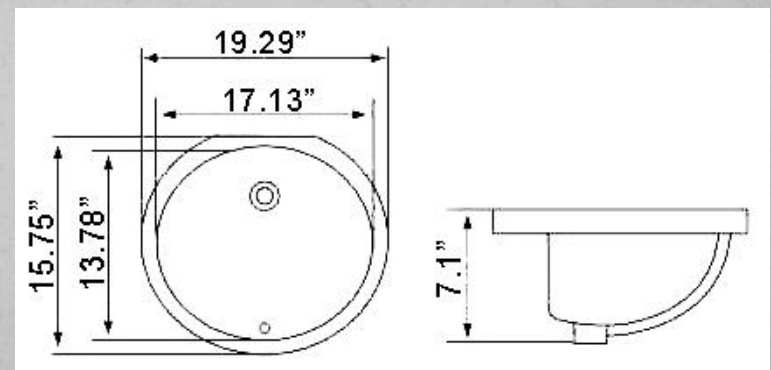

2

Undermount Porcelain Sink

Model No.:3SCB2-2010

Exterior dimensions:

19.49"L × 15.75"W × 6.89"D

Interior dimensions:

17.91"L × 14.17"W × 6.89"D

Shape: Oval

2

Undermount Porcelain Sink

Model No.:3SCB2-2015

Exterior dimensions:

19.29"L × 15.75"W × 7.1"D

Interior dimensions:

15.75"L × 17.13"W × 7.1"D

Shape: Oval

2

Undermount Porcelain Sink

Model No.:3SCB2-2106

Exterior dimensions:

20.87"L × 14.57"W × 8.07"D

Interior dimensions:

18.5"L × 12.2"W × 8.07"D

Shape: Rectangular