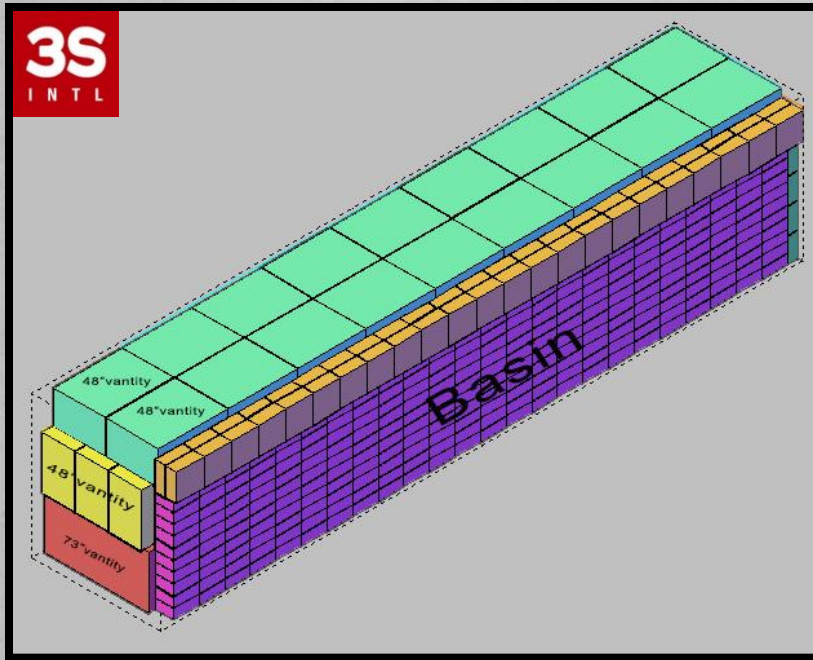

5

Loading Container

• your best supplier of ceramic basin