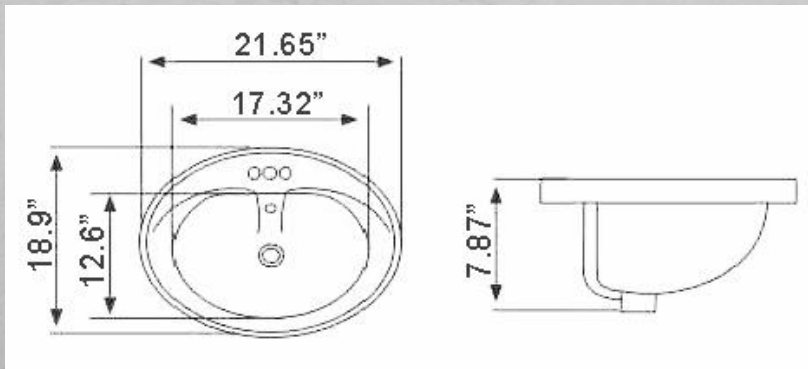

Model No.:3SCB1-2006

Exterior dimensions:

20"L × 17.91"W × 7.68"D

Shape: oval

Color/Finish: White

Drainage hole: 1 or 3 holes

Color: White

Color: Bone

• your best supplier of ceramic basin

1

Drop-in Porcelain Sink

Model No.:3SCB1-2206

Exterior dimensions:

22"L × 18.5"W × 8.07"D

Shape: Oval

Color/Finish: White

3 faucet holes

Back looking

Side looking

1

Drop-in Porcelain Sink

Model No.:3SCB1-2218

Exterior dimensions:

21.65"L×18.9"W×7.87"D

Interior dimensions:

17.32"L×12.6"W×7.87"D

Shape: Oval

1

Drop-in Porcelain Sink

Model No.:3SCB106

Exterior dimensions:

21.26"L×14.76"W×7.28"D