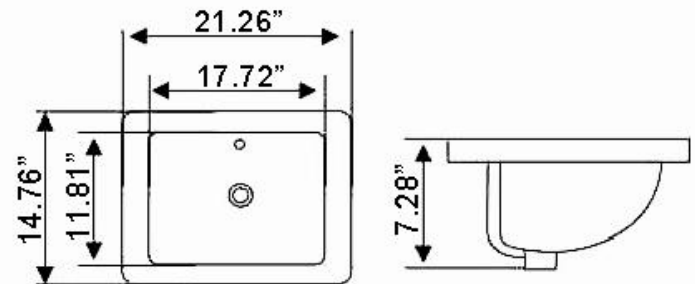

Model No.:3SCB1-2006

Exterior dimensions:

20"L × 17.91"W × 7.68"D

Shape: oval

Color/Finish: White

Drainage hole: 1 or 3 holes

Color: White

Color: Bone

3 faucet holes

Back looking

Side looking

1

Drop-in Porcelain Sink

Model No.:3SCB1-2218

Exterior dimensions:

21.65"L×18.9"W×7.87"D

Interior dimensions:

17.32"L×12.6"W×7.87"D

Shape: Oval

1

Drop-in Porcelain Sink

Model No.:3SCB106

Exterior dimensions:

21.26"L×14.76"W×7.28"D

Shape: Rectangular

1

Drop-in Porcelain Sink

Model No.:3SCB107

Exterior dimensions:

23.03"L × 15.75"W × 6.69"D

Interior dimensions:

21.65"L × 14.57"W × 6.69"D