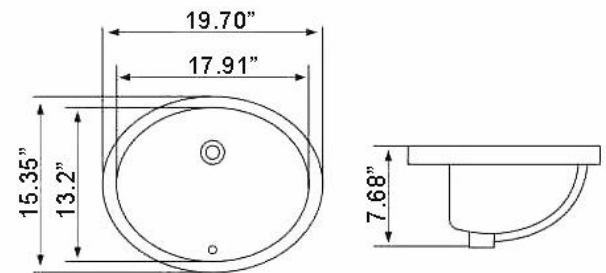

2

Undermount Porcelain Sink

Model No.:3SCB2-2007

Exterior dimensions:

19.3"L × 15.75"W × 7.68"D

Interior dimensions:

17.32"L × 14.17"W × 7.68"D

Shape: Oval

2

Undermount Porcelain Sink

Model No.:3SCB2-2008

Exterior dimensions:

19.70"L × 15.35"W × 7.68"D

Interior dimensions:

17.91"L × 13.2"W × 7.68"D

Shape: Oval

2

Undermount Porcelain Sink

Model No.:3SCB2-2009

Exterior dimensions:

20"L × 14.78"W × 6.89"D

Interior dimensions:

18.11"L × 14.76"W × 6.89"D

Shape: Rectangular

2

Undermount Porcelain Sink

Model No.:3SCB2-2010

Exterior dimensions:

19.49"L × 15.75"W × 6.89"D

Interior dimensions:

17.91"L × 14.17"W × 6.89"D

Shape: Oval