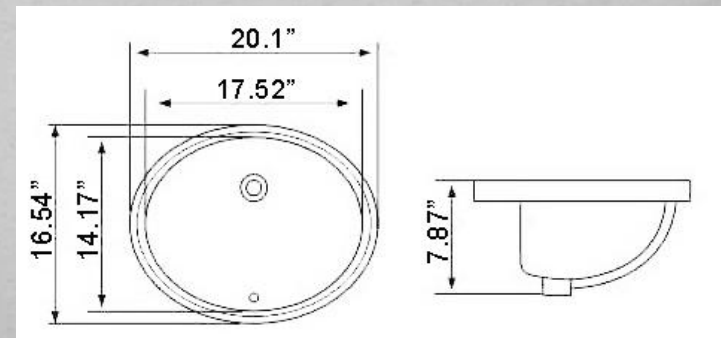

16.73"L × 13"W × 6.89"D

Shape: Oval

2

Undermount Porcelain Sink

Model No.: 3SCB2-1808

Exterior dimensions:
18.11"L × 13"W × 6.89*"D

Interior dimensions:
16.14"L × 11.22"W × 6.89*"D

Shape: Rectangular

2

Undermount Porcelain Sink

Model No.:3SCB2-2006

Exterior dimensions:

20.1"L × 16.54"W × 7.87"D

Interior dimensions:

17.52"L × 16.54"W × 7.87"D

Shape: Oval

2

Undermount Porcelain Sink

Model No.:3SCB2-2007

Exterior dimensions:

19.3"L × 15.75"W × 7.68"D

Interior dimensions:

17.32"L × 14.17"W × 7.68"D

Shape: Oval

2

Undermount Porcelain Sink

Model No.:3SCB2-2008

Exterior dimensions:

19.70"L × 15.35"W × 7.68"D

Interior dimensions:

17.91"L × 13.2"W × 7.68"D

Shape: Oval