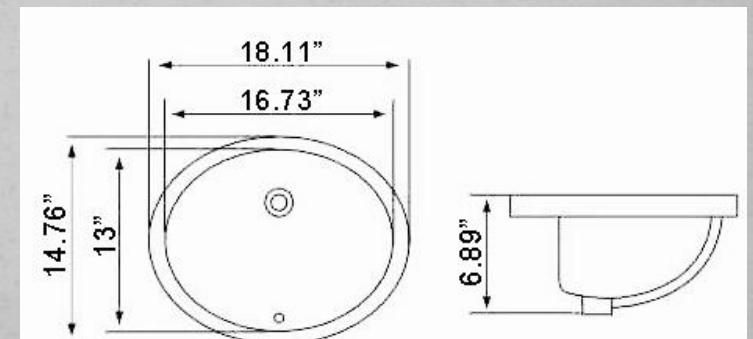

Exterior dimensions:

22.44"L × 16.34"W × 7.48"D

Shape: Rectangular

Overflow location: Front

2

Undermount Porcelain Sink

Model No.:3SCB2-1707

Exterior dimensions:
17.13"L × 14.37"W × 7.48"D

Interior dimensions:
15.16"L × 12.40"W × 7.48"D

Shape: Oval

2

Undermount Porcelain Sink

Model No.:3SCB2-1807

Exterior dimensions:

18.11"L × 14.76"W × 6.89"D

Interior dimensions:

16.73"L × 13"W × 6.89"D

Shape: Oval

2

Undermount Porcelain Sink

Model No.: 3SCB2-1808

Exterior dimensions:
18.11"L × 13"W × 6.89*"D

Interior dimensions:
16.14"L × 11.22"W × 6.89*"D

Shape: Rectangular

2

Undermount Porcelain Sink

Model No.:3SCB2-2006

Exterior dimensions:

20.1"L × 16.54"W × 7.87"D

Interior dimensions:

17.52"L × 16.54"W × 7.87"D

Shape: Oval