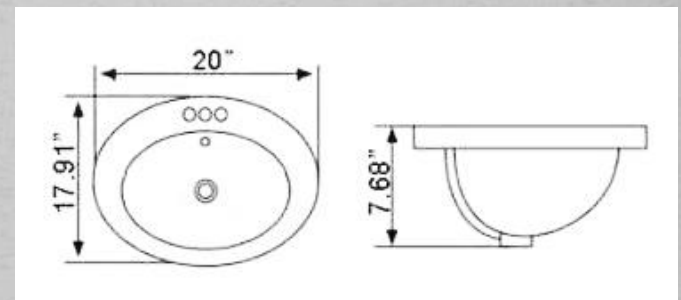

1

Drop-in Porcelain Sink

Model No.:3SCB1-1906

Exterior dimensions:
19.1"L × 19.55"W × 7.68"D

Interior dimensions:
16.73"L × 15.55"W × 7.68"D

Shape: Oval

1

Drop-in Porcelain Sink

Model No.:3SCB1-2006

Exterior dimensions:

20"L × 17.91"W × 7.68"D

Shape: oval

Color/Finish: White

Drainage hole: 1 or 3 holes

Color: White

Color: Bone

• your best supplier of ceramic basin

1

Drop-in Porcelain Sink

Model No.:3SCB1-2206

Exterior dimensions:

22"L × 18.5"W × 8.07"D

Shape: Oval

Color/Finish: White

Interior dimensions:

17.32"L×12.6"W×7.87"D

Shape: Oval

1

Drop-in Porcelain Sink

Model No.:3SCB106

Exterior dimensions:

21.26"L×14.76"W×7.28"D