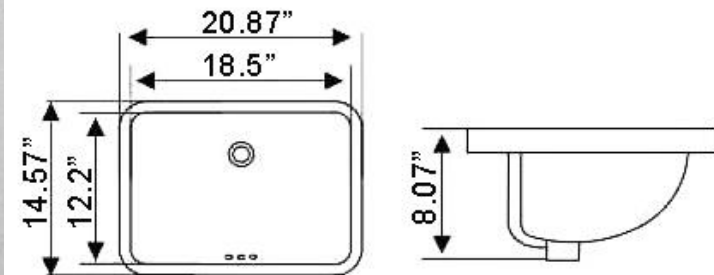

2

Undermount Porcelain Sink

Model No.:3SCB2-2010

Exterior dimensions:

19.49"L × 15.75"W × 6.89"D

Interior dimensions:

17.91"L × 14.17"W × 6.89"D

Shape: Oval

2

Undermount Porcelain Sink

Model No.:3SCB2-2015

Exterior dimensions:

19.29"L × 15.75"W × 7.1"D

Interior dimensions:

15.75"L × 17.13"W × 7.1"D

Shape: Oval

2

Undermount Porcelain Sink

Model No.:3SCB2-2106

Exterior dimensions:

20.87"L × 14.57"W × 8.07"D

Interior dimensions:

18.5"L × 12.2"W × 8.07"D

Shape: Rectangular

2

Undermount Porcelain Sink

Model No.:3SCB2-2206

Exterior dimensions:

21.85"L × 16.93"W × 7.68"D

Interior dimensions:

19.29"L × 14.37"W × 7.68"D

3