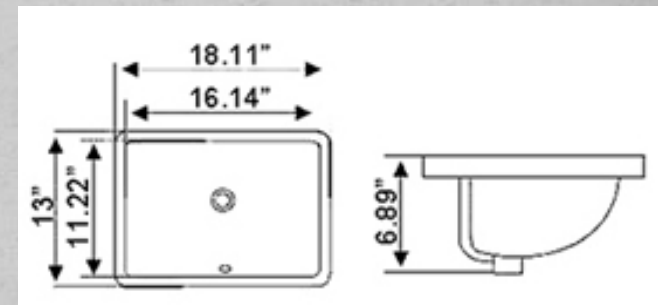

Interior dimensions:
15.16"L × 12.40"W × 7.48"D

Shape: Oval

2

Undermount Porcelain Sink

Model No.:3SCB2-1807

Exterior dimensions:

18.11"L × 14.76"W × 6.89"D

Interior dimensions:

16.73"L × 13"W × 6.89"D

Shape: Oval

2

Undermount Porcelain Sink

Model No.: 3SCB2-1808

Exterior dimensions:
18.11"L × 13"W × 6.89*"D

Interior dimensions:
16.14"L × 11.22"W × 6.89*"D

Shape: Rectangular

2

Undermount Porcelain Sink

Model No.:3SCB2-2006

Exterior dimensions:

20.1"L × 16.54"W × 7.87"D

Interior dimensions:

17.52"L × 16.54"W × 7.87"D

Shape: Oval