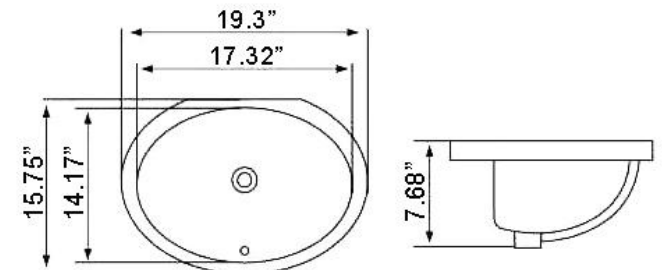

16.73"L × 13"W × 6.89"D

Shape: Oval

2

Undermount Porcelain Sink

Model No.: 3SCB2-1808

Exterior dimensions:
18.11"L × 13"W × 6.89*"D

Interior dimensions:
16.14"L × 11.22"W × 6.89*"D

Shape: Rectangular

2

Undermount Porcelain Sink

Model No.:3SCB2-2006

Exterior dimensions:

20.1"L × 16.54"W × 7.87"D

Interior dimensions:

17.52"L × 16.54"W × 7.87"D

Shape: Oval

2

Undermount Porcelain Sink

Model No.:3SCB2-2007

Exterior dimensions:

19.3"L × 15.75"W × 7.68"D

Interior dimensions:

17.32"L × 14.17"W × 7.68"D

Shape: Oval

2

Undermount Porcelain Sink

Model No.:3SCB2-2008

Exterior dimensions:

19.70"L × 15.35"W × 7.68"D

Interior dimensions:

17.91"L × 13.2"W × 7.68"D

Shape: Oval