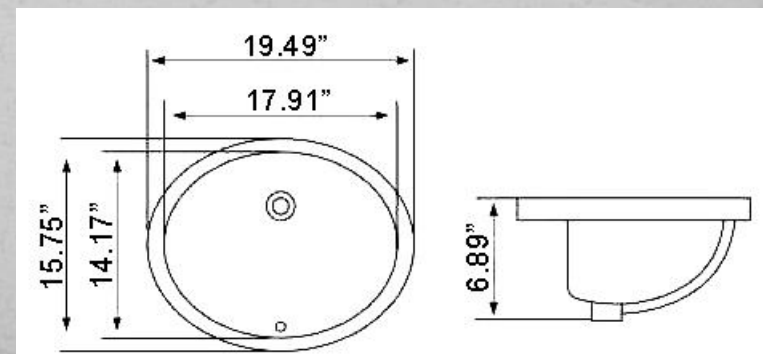

2

Undermount Porcelain Sink

Model No.:3SCB2-2008

Exterior dimensions:

19.70"L × 15.35"W × 7.68"D

Interior dimensions:

17.91"L × 13.2"W × 7.68"D

Shape: Oval

2

Undermount Porcelain Sink

Model No.:3SCB2-2009

Exterior dimensions:

20"L × 14.78"W × 6.89"D

Interior dimensions:

18.11"L × 14.76"W × 6.89"D

Shape: Rectangular

2

Undermount Porcelain Sink

Model No.:3SCB2-2010

Exterior dimensions:

19.49"L × 15.75"W × 6.89"D

Interior dimensions:

17.91"L × 14.17"W × 6.89"D

Shape: Oval

2

Undermount Porcelain Sink

Model No.:3SCB2-2015

Exterior dimensions:

19.29"L × 15.75"W × 7.1"D

Interior dimensions:

15.75"L × 17.13"W × 7.1"D

Shape: Oval