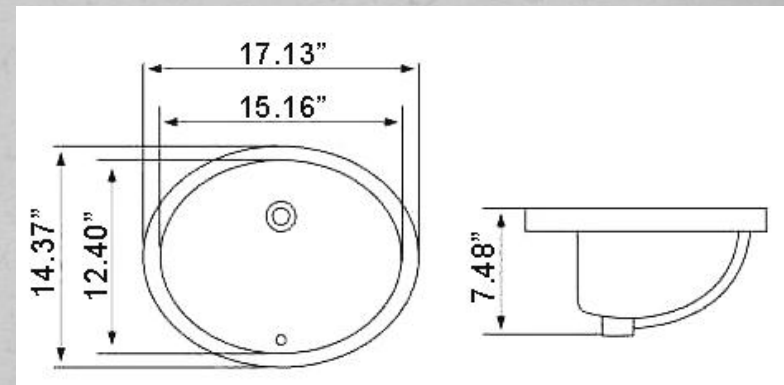

18.11"L × 18.11"W × 7.87"D

Interior dimensions:

16.34"L × 16.34"W × 7.87"D

Shape: Round

Overflow location: Front

1

Drop-in Porcelain Sink

Model No.:3SCB111

Exterior dimensions:

22.44"L × 16.34"W × 7.48"D

Shape: Rectangular

Overflow location: Front

2

Undermount Porcelain Sink

Model No.:3SCB2-1707

Exterior dimensions:
17.13"L × 14.37"W × 7.48"D

Interior dimensions:
15.16"L × 12.40"W × 7.48"D

Shape: Oval

2

Undermount Porcelain Sink

Model No.:3SCB2-1807

Exterior dimensions:

18.11"L × 14.76"W × 6.89"D

Interior dimensions:

16.73"L × 13"W × 6.89"D

Shape: Oval

2

Undermount Porcelain Sink

Model No.: 3SCB2-1808

Exterior dimensions:
18.11"L × 13"W × 6.89*"D

Interior dimensions:
16.14"L × 11.22"W × 6.89*"D

Shape: Rectangular