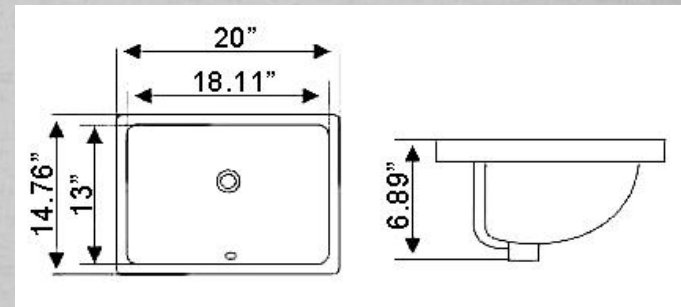

2

Undermount Porcelain Sink

Model No.:3SCB2-2008

Exterior dimensions:

19.70"L × 15.35"W × 7.68"D

Interior dimensions:

17.91"L × 13.2"W × 7.68"D

Shape: Oval

2

Undermount Porcelain Sink

Model No.:3SCB2-2009

Exterior dimensions:

20"L × 14.78"W × 6.89"D

Interior dimensions:

18.11"L × 14.76"W × 6.89"D

Shape: Rectangular

2

Undermount Porcelain Sink

Model No.:3SCB2-2010

Exterior dimensions:

19.49"L × 15.75"W × 6.89"D

Interior dimensions:

17.91"L × 14.17"W × 6.89"D

Shape: Oval

2

Undermount Porcelain Sink

Model No.:3SCB2-2015

Exterior dimensions:

19.29"L × 15.75"W × 7.1"D

Interior dimensions:

15.75"L × 17.13"W × 7.1"D

Shape: Oval