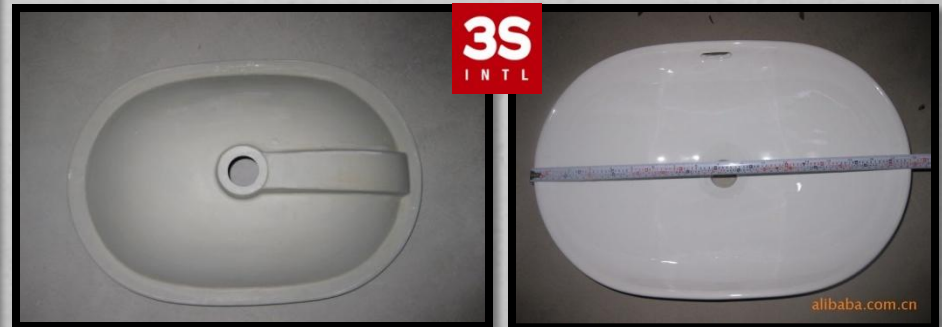

Model No.:3SCB107

Exterior dimensions:

23.03"L × 15.75"W × 6.69"D

Interior dimensions:

21.65"L × 14.57"W × 6.69"D

Shape: Oval

Overflow location: Front