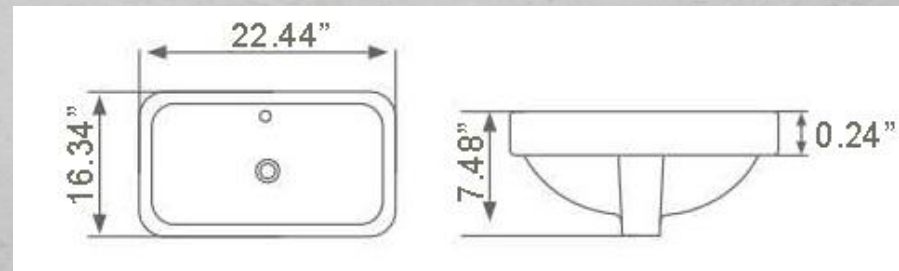

Interior dimensions:

17.32"L×12.6"W×7.87"D

Shape: Oval

1

Drop-in Porcelain Sink

Model No.:3SCB106

Exterior dimensions:

21.26"L×14.76"W×7.28"D

18.11"L × 18.11"W × 7.87"D

Interior dimensions:

16.34"L × 16.34"W × 7.87"D

Shape: Round

Overflow location: Front

1

Drop-in Porcelain Sink

Model No.:3SCB111

Exterior dimensions:

22.44"L × 16.34"W × 7.48"D

Shape: Rectangular

Overflow location: Front

2

Undermount Porcelain Sink

Model No.:3SCB2-1707

Exterior dimensions:
17.13"L × 14.37"W × 7.48"D

Interior dimensions:
15.16"L × 12.40"W × 7.48"D

Shape: Oval

2

Undermount Porcelain Sink

Model No.:3SCB2-1807

Exterior dimensions:

18.11"L × 14.76"W × 6.89"D

Interior dimensions: