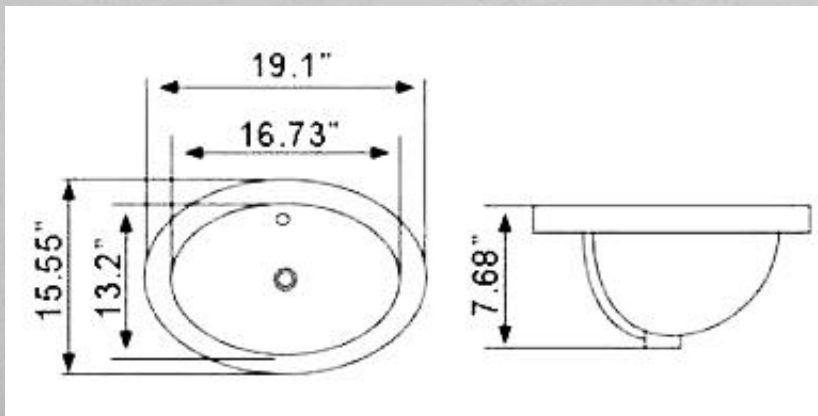

1

Drop-in Porcelain Sink

Model No.:3SCB1-1906

Exterior dimensions:
19.1"L × 19.55"W × 7.68"D

Interior dimensions:
16.73"L × 15.55"W × 7.68"D

Shape: Oval

1

Drop-in Porcelain Sink

Model No.:3SCB1-2006

Exterior dimensions:

20"L × 17.91"W × 7.68"D

Shape: oval

Color/Finish: White

Drainage hole: 1 or 3 holes

Color: White

Color: Bone

• your best supplier of ceramic basin

1

Drop-in Porcelain Sink

Model No.:3SCB1-2206

Exterior dimensions:

22"L × 18.5"W × 8.07"D

Shape: Oval

Color/Finish: White

Interior dimensions:

17.32"L×12.6"W×7.87"D

Shape: Oval

1

Drop-in Porcelain Sink

Model No.:3SCB106

Exterior dimensions:

21.26"L×14.76"W×7.28"D