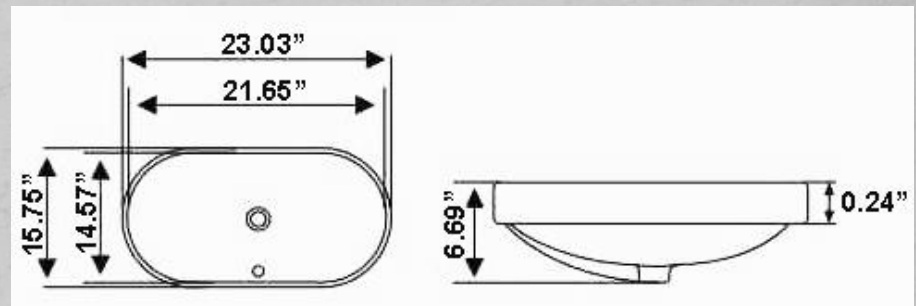

Model No.:3SCB107

Exterior dimensions:

23.03"L × 15.75"W × 6.69"D

Interior dimensions:

21.65"L × 14.57"W × 6.69"D

Shape: Oval

Overflow location: Front