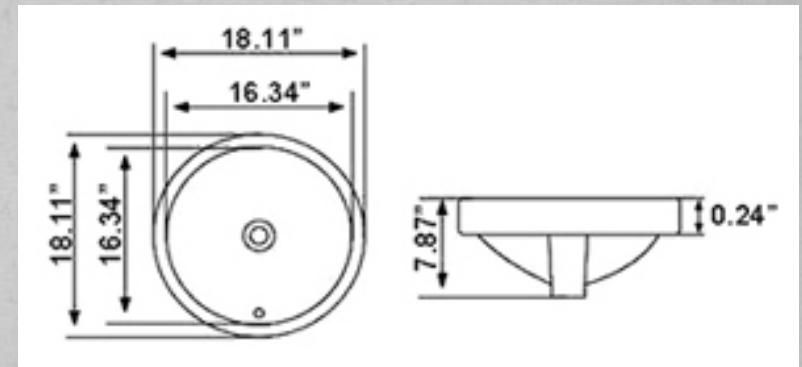

Interior dimensions:

17.32"L×12.6"W×7.87"D

Shape: Oval

1

Drop-in Porcelain Sink

Model No.:3SCB106

Exterior dimensions:

21.26"L×14.76"W×7.28"D

Shape: Rectangular

1

Drop-in Porcelain Sink

Model No.:3SCB107

Exterior dimensions:

23.03"L × 15.75"W × 6.69"D

Interior dimensions:

21.65"L × 14.57"W × 6.69"D

Shape: Oval

Overflow location: Front

3S
INTL

• your best supplier of ceramic basin

1

Drop-in Porcelain Sink

Model No.:3SCB108

Exterior dimensions:

18.11"L × 18.11"W × 7.87"D

Interior dimensions:

16.34"L × 16.34"W × 7.87"D

Shape: Round

Overflow location: Front

1

Drop-in Porcelain Sink

Model No.:3SCB111