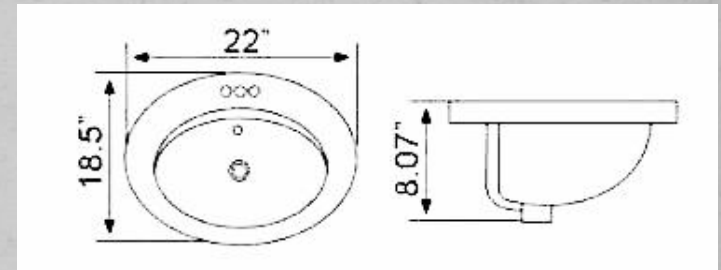

Model No.:3SCB1-2006

Exterior dimensions:

20"L × 17.91"W × 7.68"D

Shape: oval

Color/Finish: White

Drainage hole: 1 or 3 holes

Color: White

Color: Bone

• your best supplier of ceramic basin

1

Drop-in Porcelain Sink

Model No.:3SCB1-2206

Exterior dimensions:

22"L × 18.5"W × 8.07"D

Shape: Oval

Color/Finish: White

3 faucet holes

Back looking

Side looking

1

Drop-in Porcelain Sink

Model No.:3SCB1-2218

Exterior dimensions:

21.65"L×18.9"W×7.87"D

Interior dimensions:

17.32"L×12.6"W×7.87"D

Shape: Oval

1

Drop-in Porcelain Sink

Model No.:3SCB106

Exterior dimensions:

21.26"L×14.76"W×7.28"D