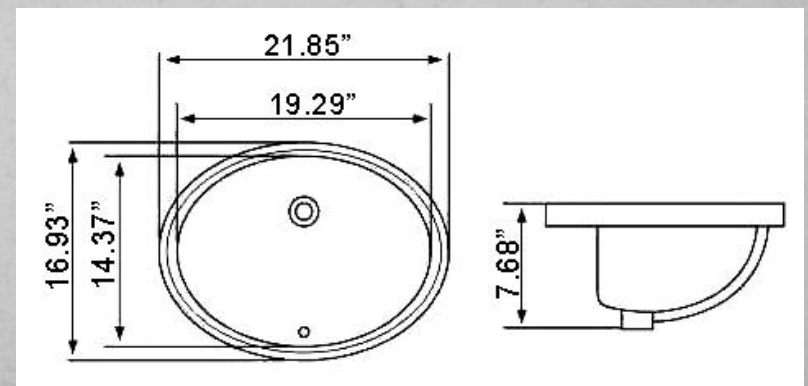

2

Undermount Porcelain Sink

Model No.:3SCB2-2010

Exterior dimensions:

19.49"L × 15.75"W × 6.89"D

Interior dimensions:

17.91"L × 14.17"W × 6.89"D

Shape: Oval

2

Undermount Porcelain Sink

Model No.:3SCB2-2015

Exterior dimensions:

19.29"L × 15.75"W × 7.1"D

Interior dimensions:

15.75"L × 17.13"W × 7.1"D

Shape: Oval

2

Undermount Porcelain Sink

Model No.:3SCB2-2106

Exterior dimensions:

20.87"L × 14.57"W × 8.07"D

Interior dimensions:

18.5"L × 12.2"W × 8.07"D

Shape: Rectangular

2

Undermount Porcelain Sink

Model No.:3SCB2-2206

Exterior dimensions:

21.85"L × 16.93"W × 7.68"D

Interior dimensions:

19.29"L × 14.37"W × 7.68"D

3